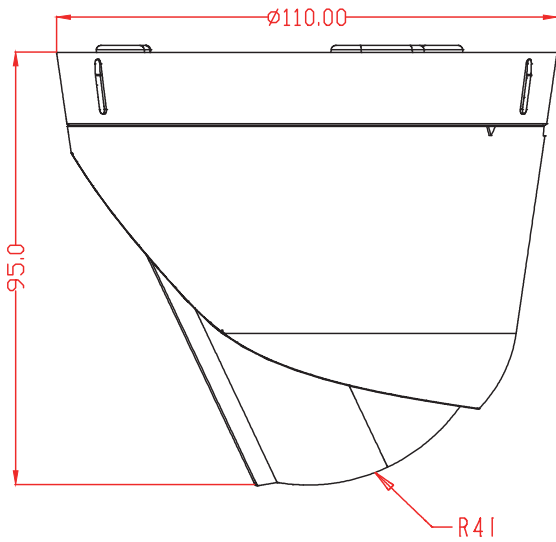

Lens

Focal Length & FOV	2.8 mm, horizontal FOV 109°, vertical FOV 58°, diagonal FOV 129° 4 mm, horizontal FOV 91°, vertical FOV 47°, diagonal FOV 109°
Lens Type	Fixed focal lens, 2.8 and 4 mm optional
Focus Control	Fixed
Aperture	F1.6
Pixels	5MP

Smart Phone	iPhone, Android
AI Function	
Intelligent Analysis	Intrusion Detetion(based on human and Vehicle Detection), Motion Detection(supports the detection based on human movement)
Camera Features	
Day/Night	Color/ B&W (IR-CUT)
Image Config	Saturation/Brightness/Contrast/Sharpness, Mirror, 3D NR, White Balance, Anti Flicker, Video Tampering, HLC, Distortion
Full Color	N/A
Corridor Pattern	N/A
Defog Mode	Support
ROI	Support
BLC	Support
WDR	DWDR
Motion Detection	Support(support enable the detection based on human and Vehicle movement)
Privacy Masking	3 Rectangular Zone
Recording Mode	NVR/CMS/Web
Language	Chinese Simplified, Chinese Traditional, English, Korean, Polish, French, Japanese, Spanish, Portuguese, Italian, Hebrew, Ukrainian, Arabic, Vietnamese, Thai, Hungarian, Czech
Interface	
Audio	Default: Without Option: Built in Mic Option: Audio In
Alarm	N/A
SD Card Slot	N/A
RS485	N/A
General	
Housing	Metal+Plastic, IP66
Anti-cut Bracket	NO
IR Cut Filter	YES
Operation Temperature	-30℃ ~ +60℃ RH95% Max
Storage Temperature	-20℃ ~ +60℃ RH95% Max
Power Source	DC12V±10%, 700mA
Dimension	Ø110x95mm
Weight (N.W./G.W.)	Approx. 295 g / Approx. 415 g

Dimensions (mm)

Optional Accessories