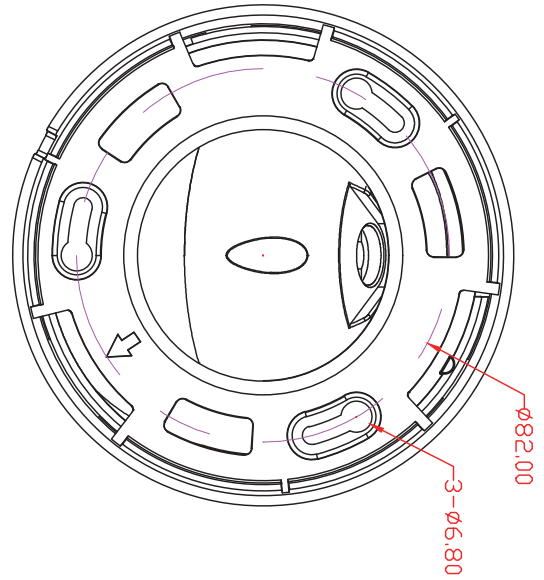

Lens

Focal Length & FOV	2.8 mm, horizontal FOV 109°, vertical FOV 58°, diagonal FOV 129° 4 mm, horizontal FOV 91°, vertical FOV 47°, diagonal FOV 109°
Lens Type	Fixed focal lens, 2.8 and 4 mm optional
Focus Control	Fixed
Aperture	F1.6
Pixels	5MP

Smart Phone	iPhone, Android
AI Function	
Intelligent Analysis	Intrusion Detetion(based on human and Vehicle Detection), Motion Detection(supports the detection based on human movement)
Camera Features	
Day/Night	Color/ B&W (IR-CUT)
Image Config	Saturation/Brightness/Contrast/Sharpness, Mirror, 3D NR, White Balance, Anti Flicker, Video Tampering, HLC, Distortion
Full Color	N/A
Corridor Pattern	N/A
Defog Mode	Support
ROI	Support
BLC	Support
WDR	DWDR
Motion Detection	Support(support enable the detection based on human and Vehicle movement)
Privacy Masking	3 Rectangular Zone
Recording Mode	NVR/CMS/Web
Language	Chinese Simplified, Chinese Traditional, English, Korean, Polish, French, Japanese, Spanish, Portuguese, Italian, Hebrew, Ukrainian, Arabic, Vietnamese, Thai, Hungarian, Czech
Interface	
Audio	Default: Without Option: Built in Mic Option: Audio In
Alarm	N/A
SD Card Slot	N/A
RS485	N/A
General	
Housing	Metal+Plastic, IP66
Anti-cut Bracket	NO
IR Cut Filter	YES
Operation Temperature	-30℃ ~ +60℃ RH95% Max
Storage Temperature	-20℃ ~ +60℃ RH95% Max
Power Source	DC12V±10%, 700mA
Dimension	Ø110x95mm
Weight (N.W./G.W.)	Approx. 295 g / Approx. 415 g

Dimensions (mm)

Optional Accessories